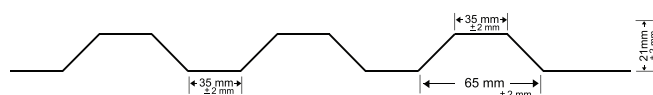

Wave height
20 mm ± 2mm

U profile

Wave height
11 mm ± 2mm

W profile

Wave height
35 mm ± 2mm

X profile

Wave height
45 mm ± 2mm

Z profile

Wave height
18 mm ± 2mm

F profile

Trapezoid height
18 mm ± 2mm

G profile

Trapezoid height
35 mm ± 2mm

R profile

Trapezoid height
21 mm ± 2mm

PERFEKTA